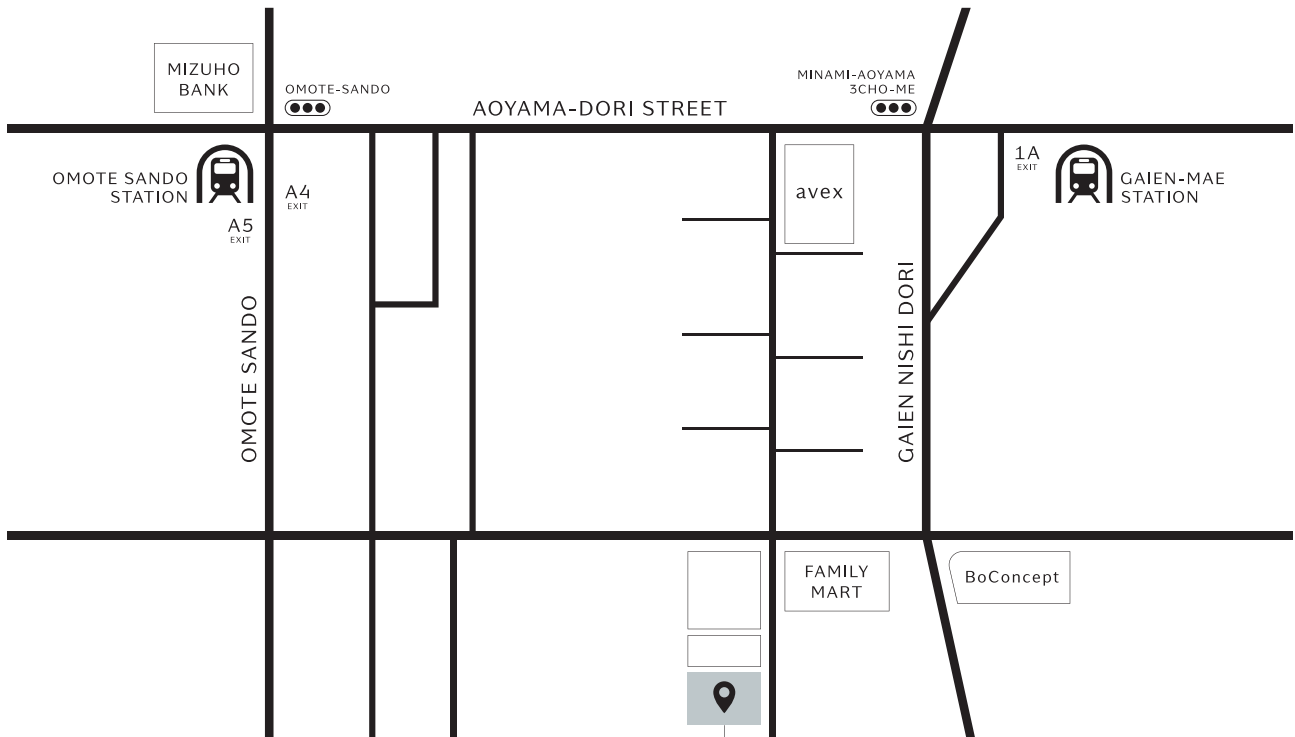

LOCATION

KAMIYA ARCHITECTS Co.,Ltd

4-10-4, Minami Aoyama,
Minato-ku, Tokyo 107-0062 Japan

KAMIYA ARCHITECTS

<http://kamiya-architects.com>

Copyright (C) KAMIYA ARCHITECTS. All Rights Reserved.