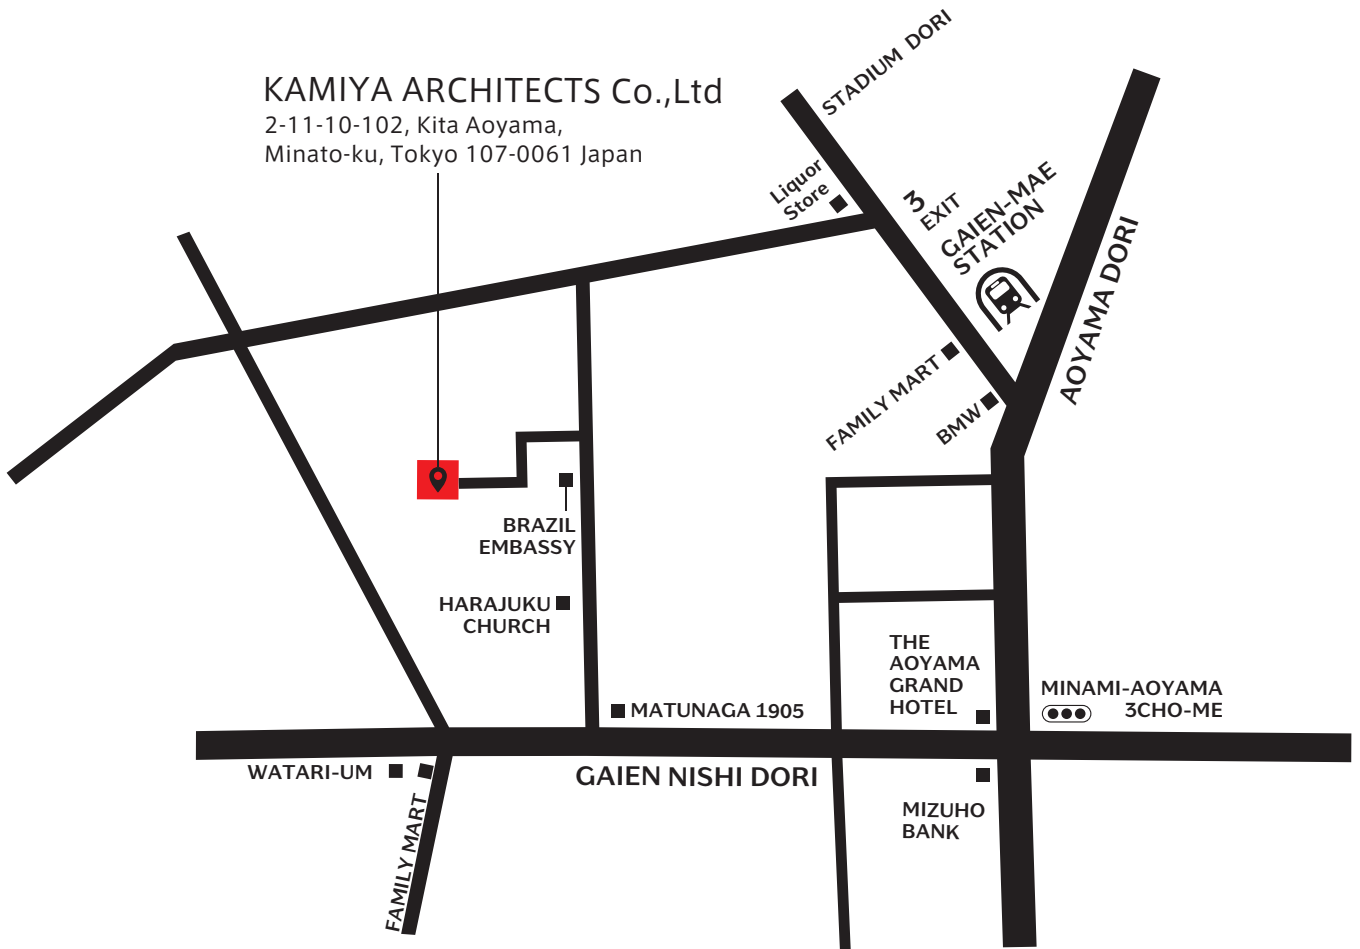

# LOCATION

KAMIYA ARCHITECTS Co.,Ltd  
2-11-10-102, Kita Aoyama,  
Minato-ku, Tokyo 107-0061 Japan